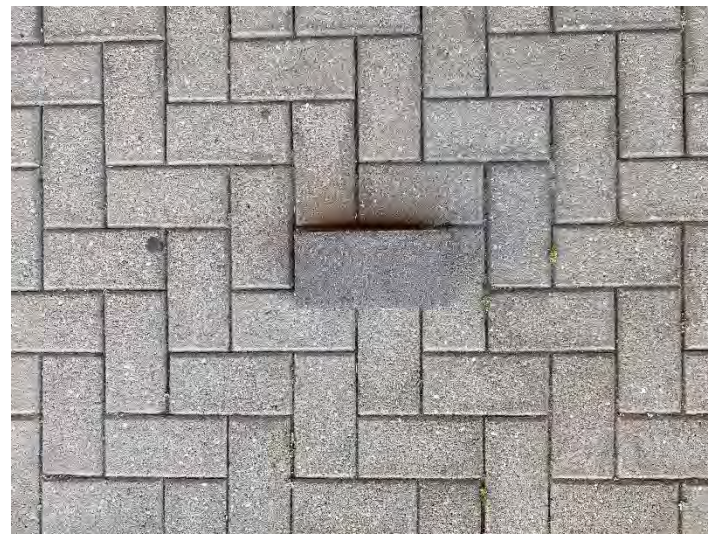

8th November 2023

Material and Finishes Study – Station Paver

MOSS VALE STATION UPGRADE PROJECT

Existing Station Paver 200x100mm

Key Plan

Bowral - London
Colour: Regency Grey
230x115mm

Bowral - London
Colour: Brahman Granite
230x115mm

Bowral - London
Colour: Chestnut
230x115mm

Bowral - London
Colour: Silver Sand
230x115mm