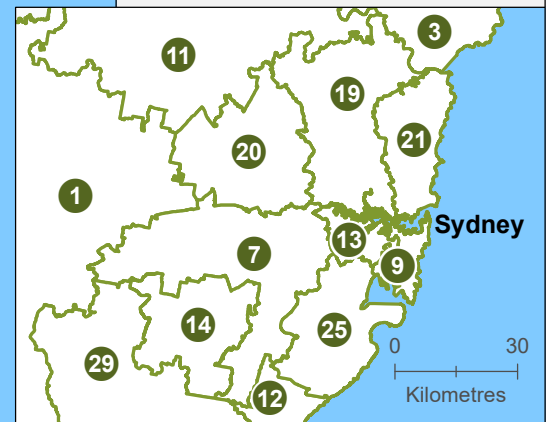

- WIRES Branches**
- 1 Blue Mountains
  - 2 Broken Hill
  - 3 Central Coast
  - 4 Central Northern
  - 5 Central West
  - 6 Clarence Valley
  - 7 Cumberland
  - 8 Dubbo
  - 9 Eastern
  - 10 Far South East
  - 11 Hawkesbury
  - 12 Illawarra
  - 13 Inner West
  - 14 Macarthur
  - 15 Mid North Coast
  - 16 Mid South Coast
  - 17 Murray River
  - 18 New England
  - 19 North Shore
  - 20 North West
  - 21 Northern Beaches
  - 22 Northern Rivers
  - 23 Riverina
  - 24 Snowy Mountains
  - 25 South Branch
  - 26 Southern Tablelands
  - 27 Weddin Lachlan
  - 28 Wingecarribee
  - 29 Wollondilly
- U Unserviced by WIRES

This map does not provide detailed information on topography and is not guaranteed to be free of errors.  
Map published: 23/05/2024