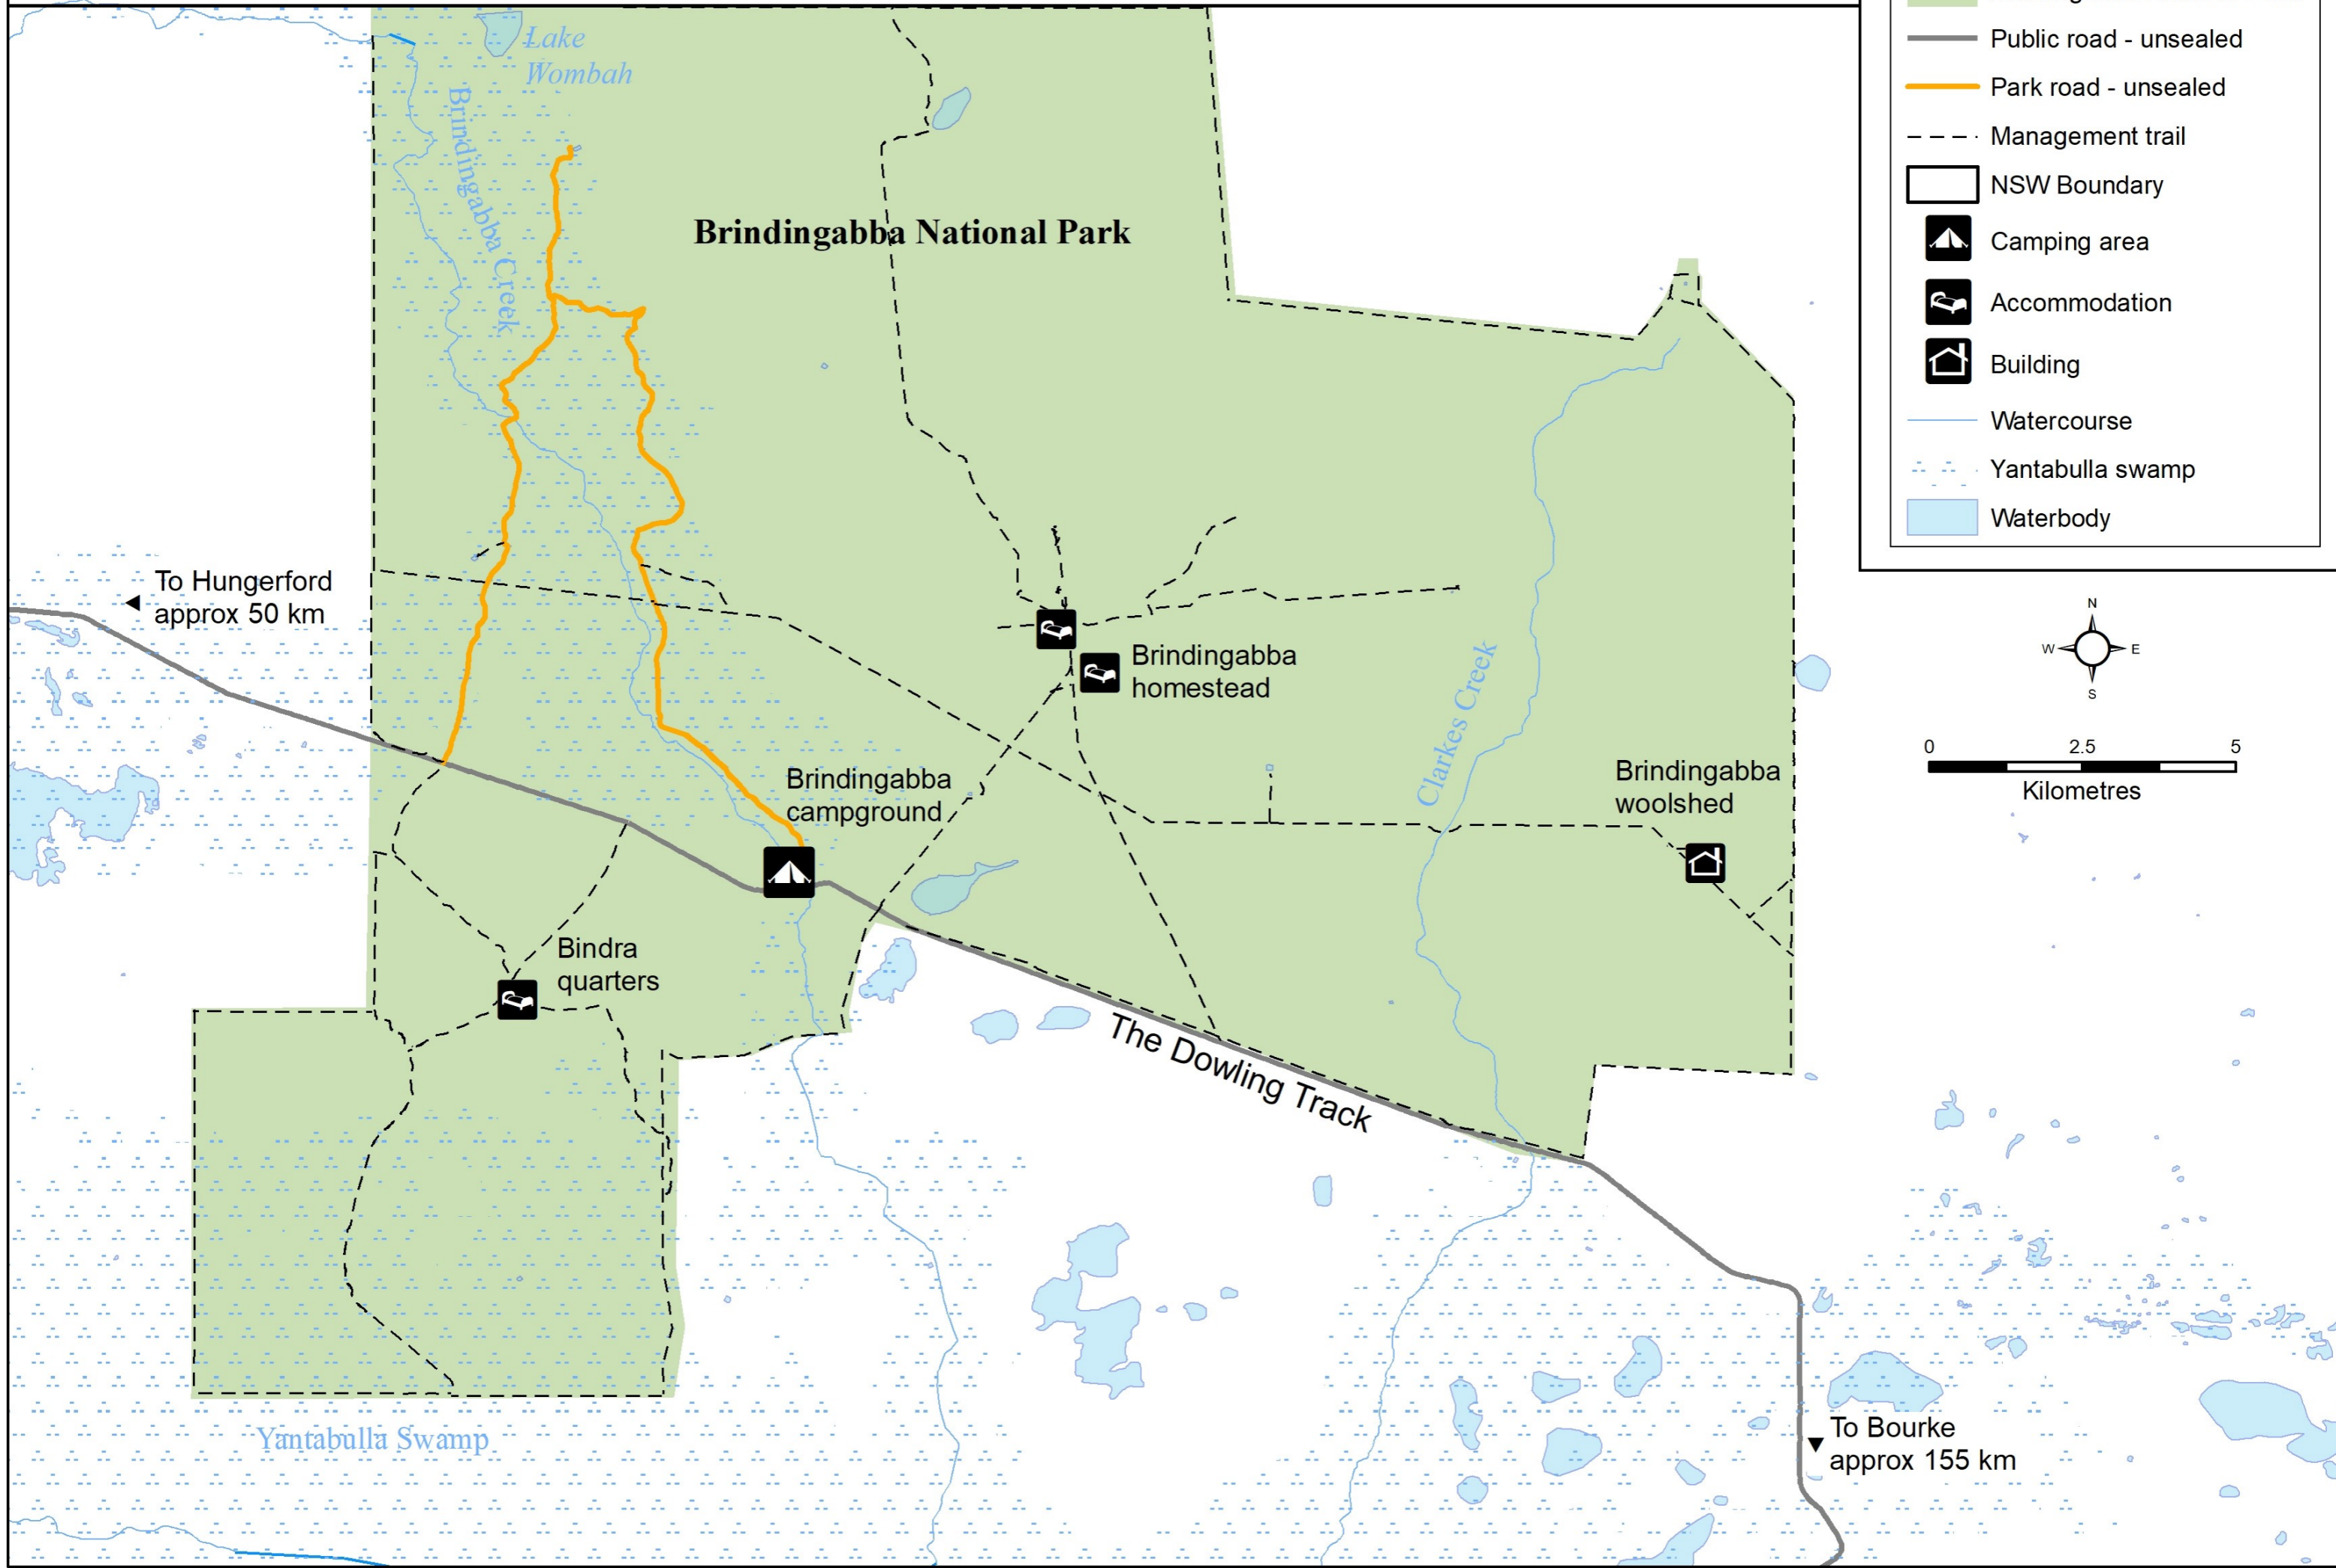

Queensland

Brindigabba National Park

- Brindigabba National Park
- Public road - unsealed
- Park road - unsealed
- Management trail
- NSW Boundary
- Camping area
- Accommodation
- Building
- Watercourse
- Yantabulla swamp
- Waterbody

To Hungerford
approx 50 km

The Dowling Track

To Bourke
approx 155 km

Bindra
quarters

Brindigabba
campground

Brindigabba
homestead

Brindigabba
woolshed

Lake
Wombah

Brindigabba Creek

Clarke's Creek

Yantabulla Swamp